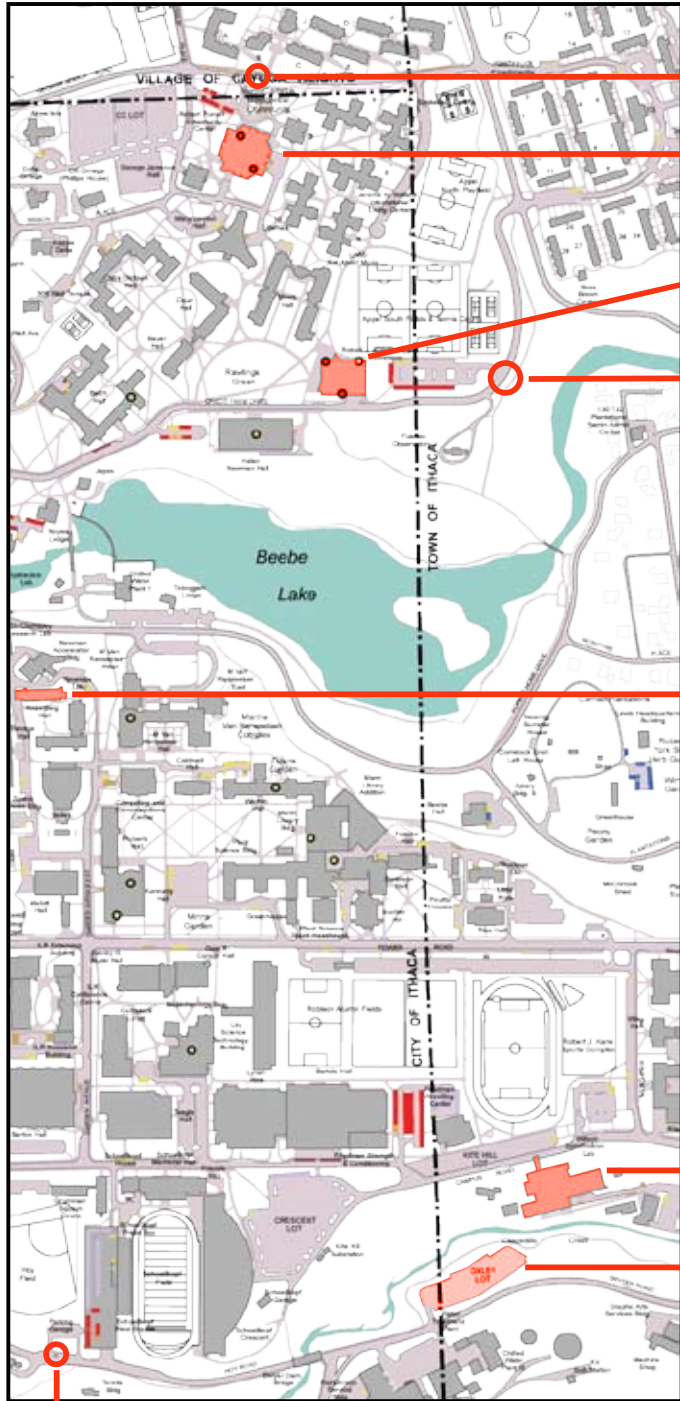

## CORNELL UNIVERSITY CAMPUS MAP

RPCC SHUTTLE STOP

ROBERT PURCELL  
CONFERENCE CENTER

APPEL COMMONS  
CONFERENCE CENTER

APPEL COMMONS  
SHUTTLE STOP

NEWMAN LAB

WILSON LAB

T-LOT (OXLEY)  
SYMPOSIUM  
PARKING HERE  
(FRIDAY ONLY)

VISITOR'S BOOTH (HOY ROAD): PARKING PERMITS AVAILABLE HERE

### WALKING PATH BETWEEN APPEL & RPCC

### APS/AAPT SHUTTLE ROUTE

**FOR APRIL 18, 2008**

- A) Pick up at 12:00pm, 12:20pm and 12:40pm at T-Lot (Oxley Lot off Rte 366) to RPCC bus stop-Jessup Rd.
- B) Pick up at 4:30pm, 4:50pm and 5:10pm would start at T-Lot (Oxley Lot off Rte 366) to Appel Commons on Credit Farm D.
- C) Pick up at 8:00pm, 8:20pm and 8:40pm at Appel Commons on Credit Farm Drive to T-Lot (Oxley Lot off Rte 366).